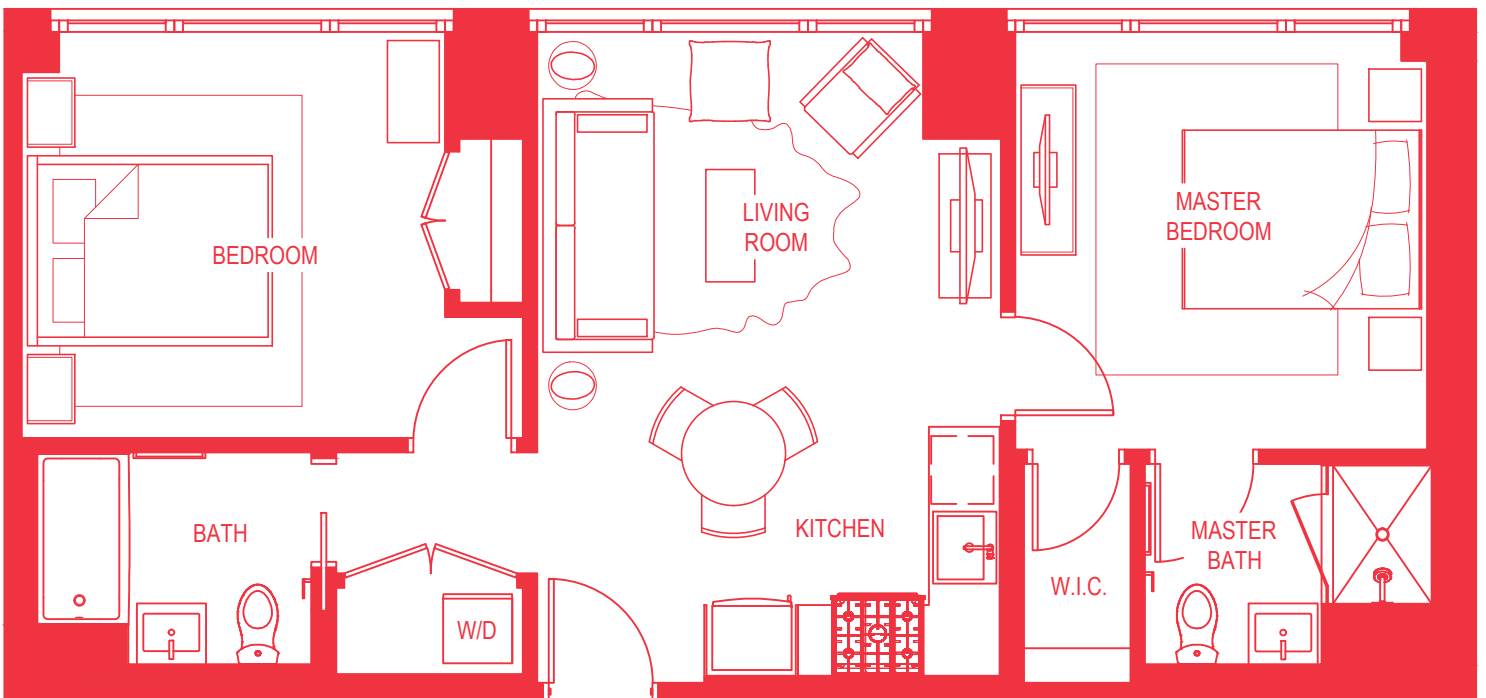

607

2 Bedroom
2 Bath

Similar to 1007, PH 7

All information furnished herein is from sources deemed reliable. No representation is made by 2222 Jackson Development, LLC or by Triumph Property Group, Ltd., nor is any to be implied as to the accuracy thereof and all information submitted is subject to errors, omissions, change of price, prior sale or lease, or withdrawal without notice. All dimensions are approximate. For exact dimensions, please hire your own architect or engineer.