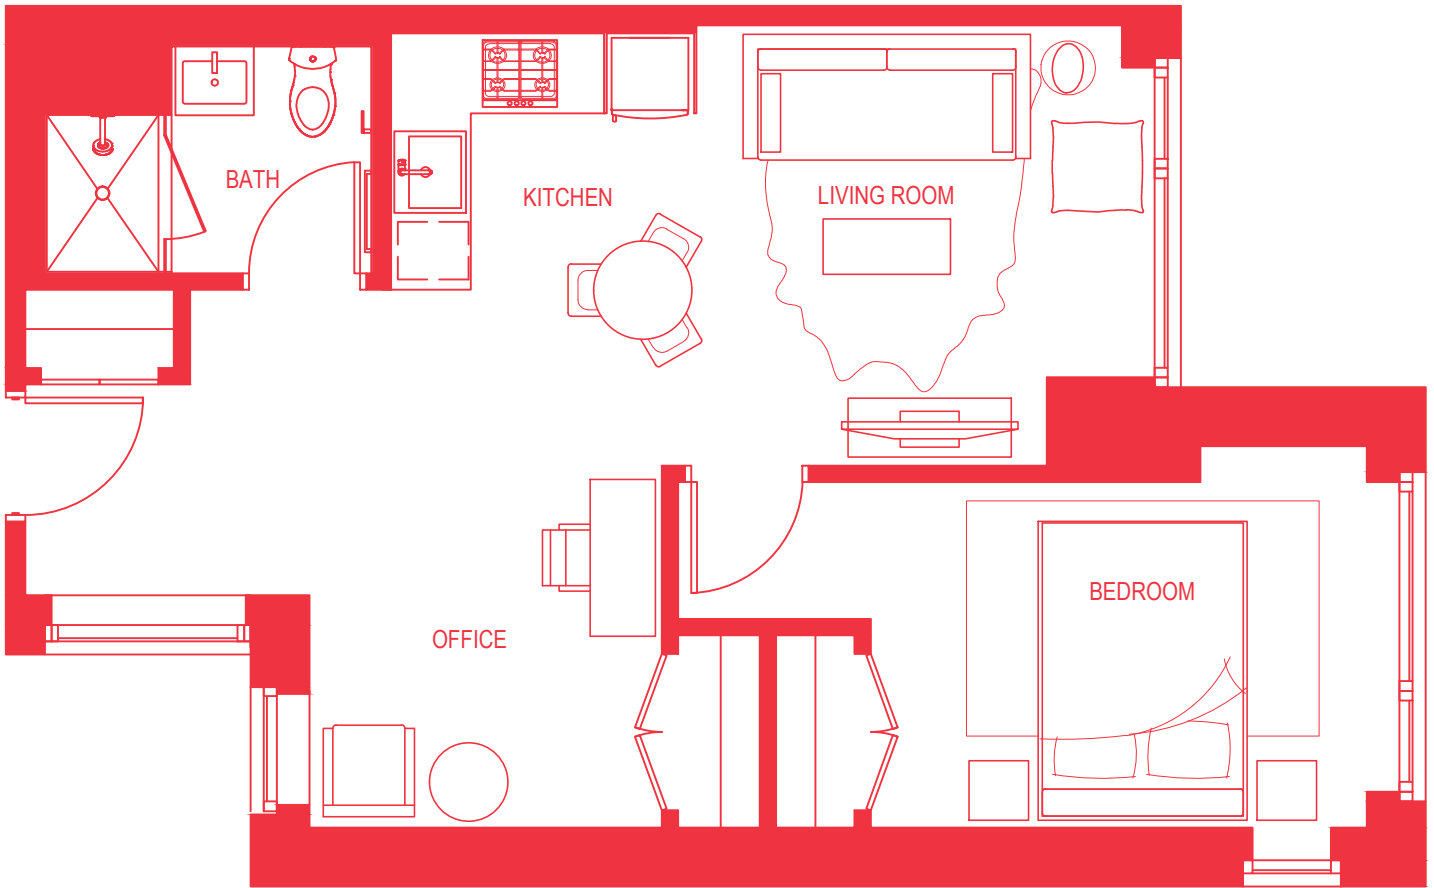

521

22
22 Jackson Avenue™

1 Bedroom
1 Bath
Office

Similar to 616, 919, PH 14

KEY PLAN
5th Floor

All information furnished herein is from sources deemed reliable. No representation is made by 2222 Jackson Development, LLC or by Triumph Property Group, Ltd., nor is any to be implied as to the accuracy thereof and all information submitted is subject to errors, omissions, change of price, prior sale or lease, or withdrawal without notice. All dimensions are approximate. For exact dimensions, please hire your own architect or engineer.